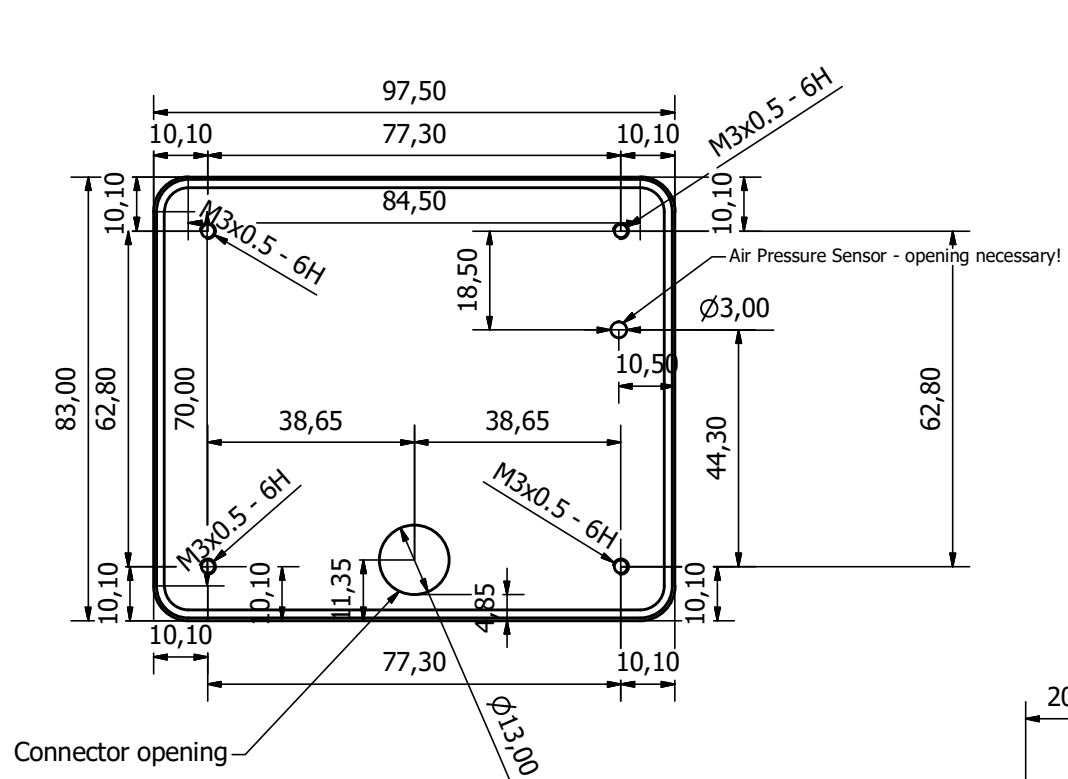

**SIMARINE PICO
BEZEL**

**SIMARINE PICO PANEL
PANEL MOUNT**

Designed by	Checked by	Approved by	Date	Date	
Jaro				6.10.2016	
			SIMARINE PICO DIMENSIONS		
			Edition	Sheet	
				1 / 1	