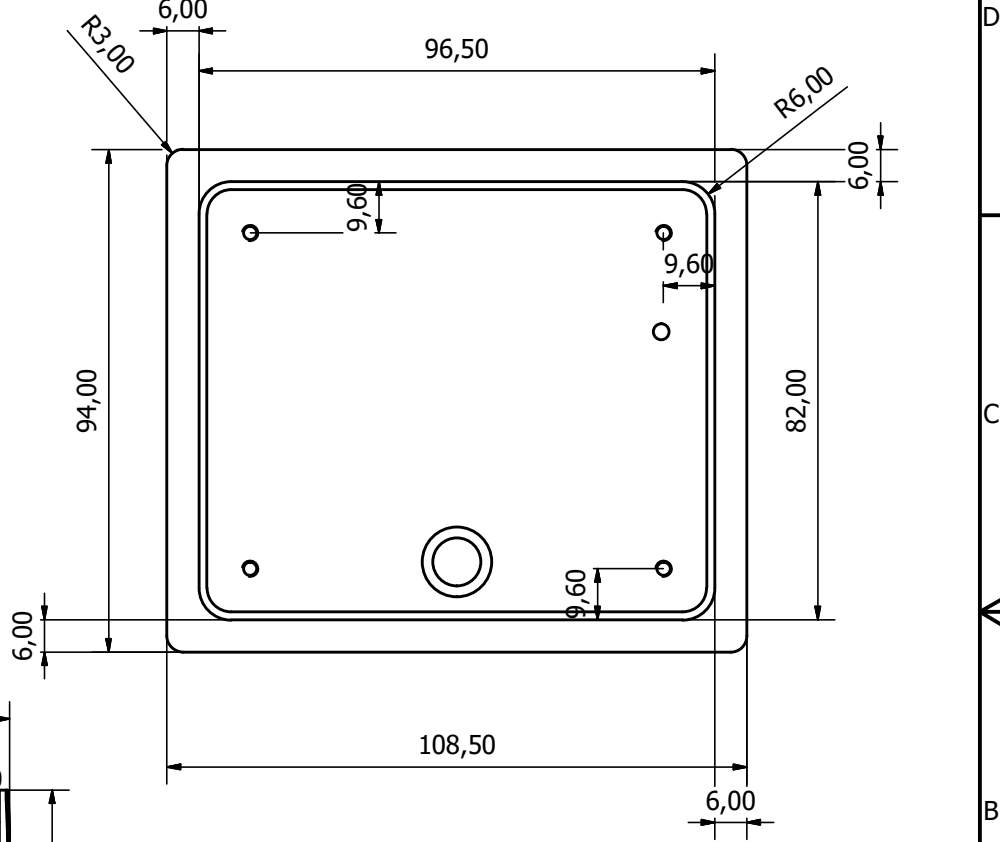

**SIMARINE PICO
BEZEL**

**SIMARINE PICO PANEL
PANEL MOUNT**

Designed by	Checked by	Approved by	Date	Date	
Jaro				6.10.2016	
			SIMARINE PICO DIMENSIONS		
			Edition	Sheet	
				1 / 1	